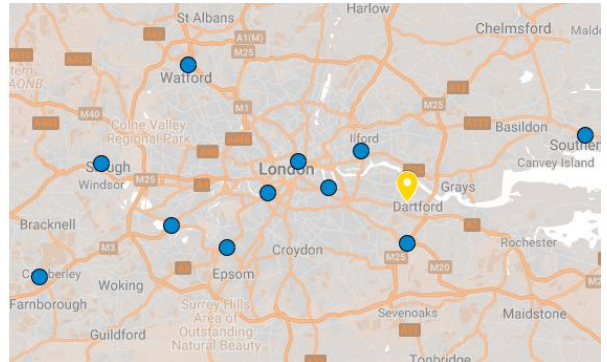

Our Laboratory

Latis Scientific's main laboratory is situated in Crayford, Greater London:

**Unit C1,
Acorn Industrial Estate,
Crayford,
DA1 4AL**

Monday: 09:00 - 18:30

Tuesday - Friday: 08:00 - 18:30

Saturday: 09:00 - 17:00

Closed on Sundays.

Samples dropped in late on the weekend may be processed the following working day.

From 6th December 2021

**Samples dropped off after working hours
please leave in provided locked container**

Padlock code: 3900

External Laboratory

We have a partnership with our approved subcontracting laboratory in Somerset, allowing you to drop off samples to their site directly. Please contact us to discuss your requirements before submitting samples at this site.

Taunton, Somerset

Southern Micro Services, Unit 3 Georges Farm, West Buckland, TA21 9LE

Monday – Friday: 08:00 – 17:00

Saturday: 09:00 – 17:00

Samples dropped in late on the weekend may be processed the following day.