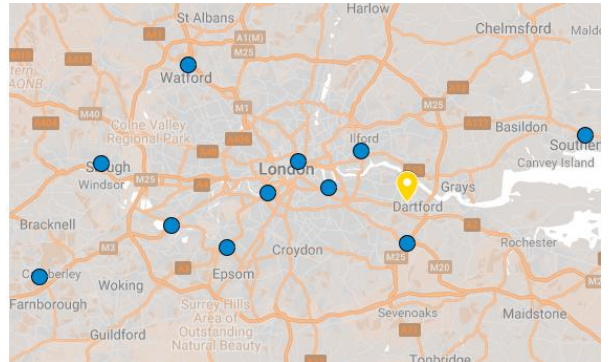

Our Laboratory

Latis Scientific's main laboratory is situated in Crayford, Greater London:

**Unit C1,
Acorn Industrial Estate,
Crayford,
DA1 4AL**

Monday: 09:00 - 18:30

Tuesday - Friday: 08:00 - 18:30

Saturday: 09:00 - 17:00

Closed on Sundays.

Samples dropped in late on the weekend may be processed the following working day.

From 6th December 2021

**Samples dropped off after working hours
please leave in provided locked container**

Padlock code: 3900

COVID-19 UPDATE

During these exceptional times our first priority is that of the safety of our staff and our customers.

We have therefore decided to close a number of our drop off locations in the UK to help minimise journeys in accordance with the UK Governments advice

We would also respectfully request that ad-hoc collections are kept to an absolute minimum and that samples should be taken to the remaining drop-off locations

External Laboratory

We have a partnership with our approved subcontracting laboratory in Somerset, allowing you to drop off samples to their site directly. Please contact us to discuss your requirements before submitting samples at this site.

Taunton, Somerset

Southern Micro Services, Unit 3 Georges Farm,
West Buckland, TA21 9LE

Monday – Friday: 08:00 – 17:00

Saturday: 09:00 – 17:00

Samples dropped in late on the weekend may be processed the following day.