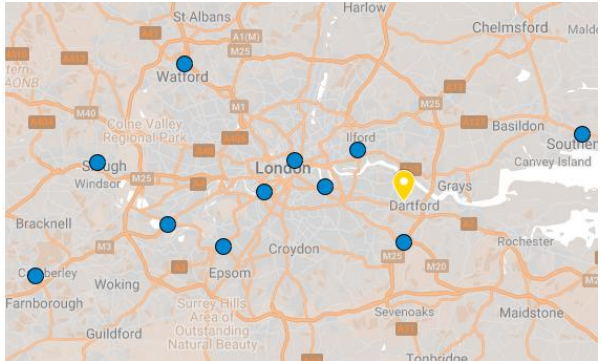

Our Laboratory

Latis Scientific's main laboratory is situated in Crayford, Greater London:

**Unit C1,
Acorn Industrial Estate,
Crayford,
DA1 4AL**

Monday: 09:00 - 18:30

Tuesday - Friday: 08:00 - 18:30

Saturday: 09:00 - 17:00

Closed on Sundays.

Samples dropped in late on the weekend may be processed the following working day.