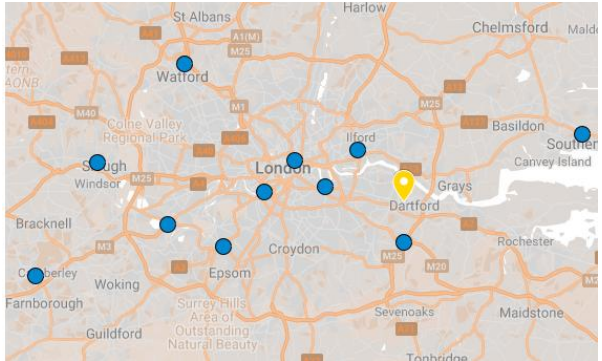

Our Laboratory

Latis Scientific's main laboratory is situated in Crayford, Greater London:

**Unit C1,
Acorn Industrial Estate,
Crayford,
DA1 4AL**

Monday: 09:00 - 20:30

Tuesday - Friday: 08:00 - 20:00

Saturday: 09:00 - 17:00

Closed on Sundays.

Samples dropped in late on the weekend may be processed the following working day.